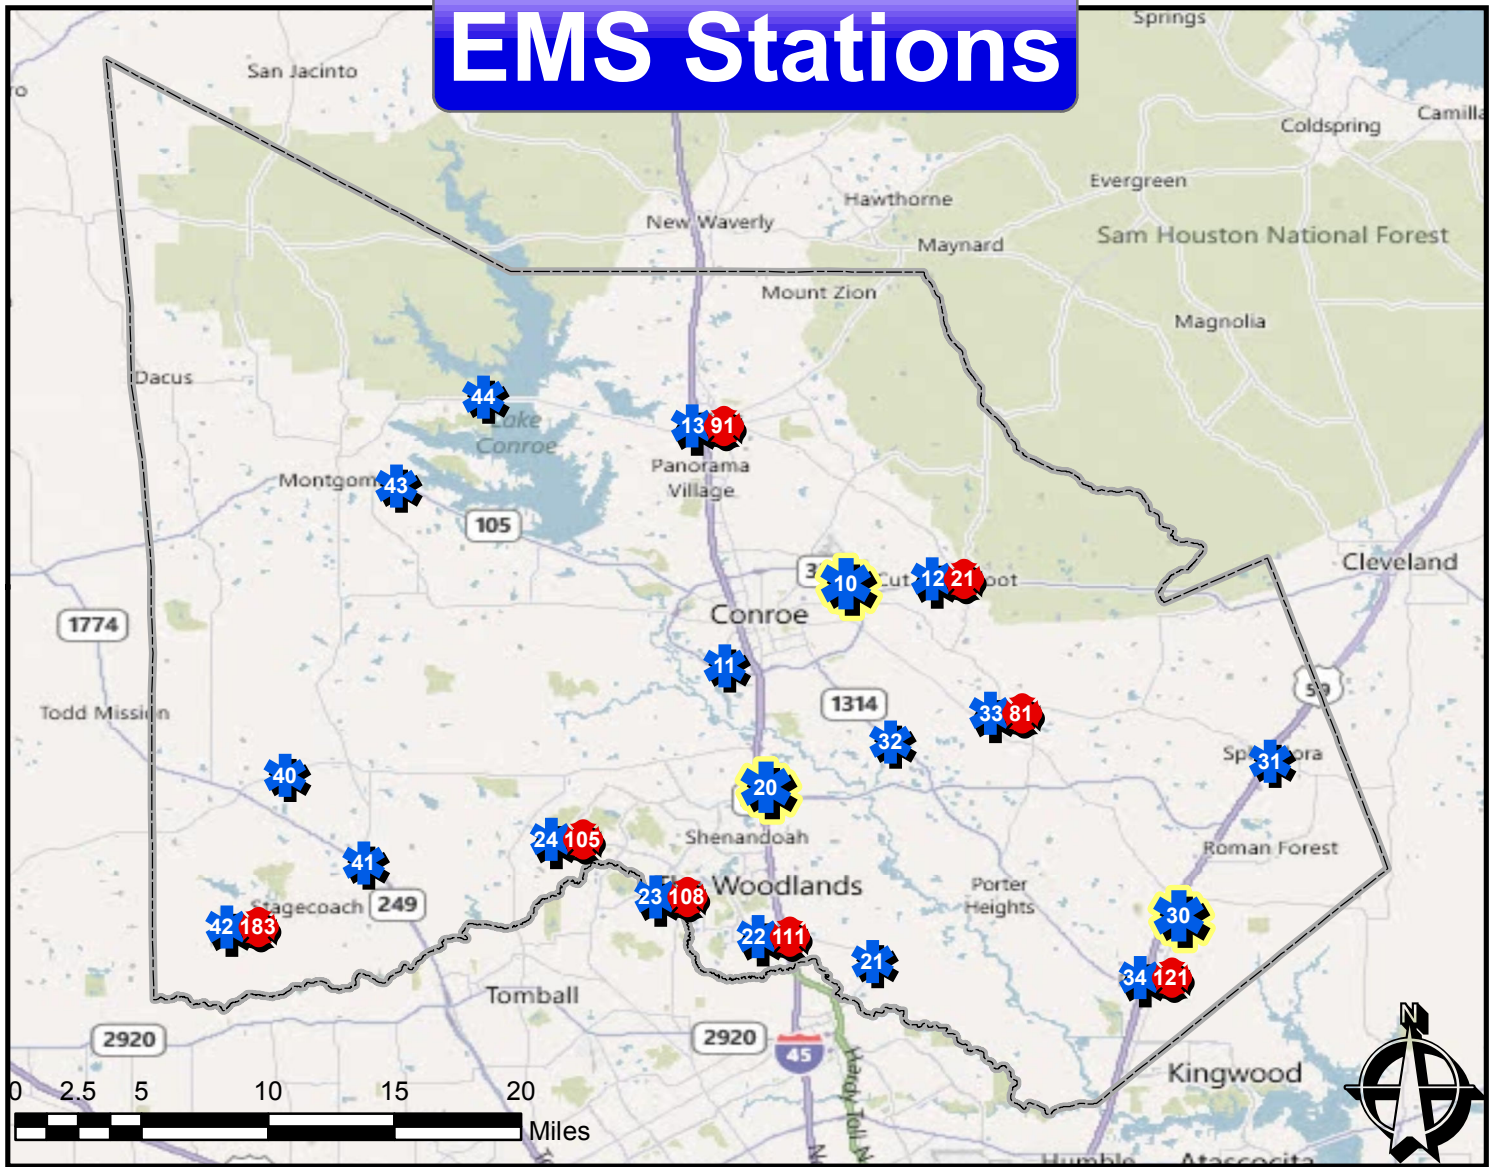

EMS Stations

Station	Address	City
10	2920 N Loop 336 E	Conroe
11	1300 S Loop 336 W	Conroe
12	14421 Highway 105 E	Cut-N-Shoot
13	200 S. Kennedy	Willis
20	250 Harpers Landing Blvd	The Woodlands
21	3350 Rayford Rd	Spring
22	335 Volunteer Dr	Spring
23	11800 Gosling Rd	Spring
24	10100 Branch Crossing Dr	The Woodlands
30	21084 Loop 494	New Caney
31	14809 First St	Splendor
32	14596 FM 1314	Conroe
33	16723 FM 2090	Grangerland
34	23550 Loop 494	Porter
40	16831 FM 1488	Magnolia
41	35421 SH 249	Pinehurst
42	26555 Nichols Saw mill Rd	Magnolia
43	10516 Commerce Row	Montgomery
44	17156 W FM 1097	Montgomery

EMS Stations

-  EMS Regional Station
-  EMS Station
-  EMS/Fire Station

Supervisors

- District 1 - (936) 537-9301
- District 2 - (936) 537-9302
- District 3 - (936) 537-9303
- District 4 - (936) 537-9304